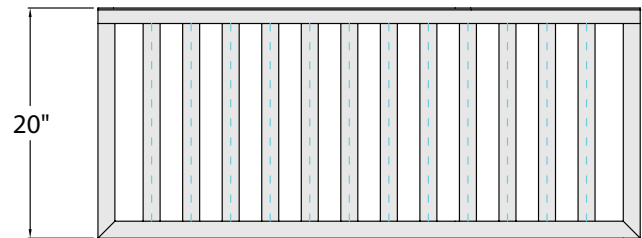

### Material:

- Framework is constructed out of 1 1/2" x 1 1/2" x .070" wall tubing. Laterals are constructed out of 1 1/4" x 2 1/4" x .100" wall T-Bar.
- Pot Rack is constructed out of 1/4" x 2" strap.

### Guarantee:

- **Lifetime Guarantee** against rust and corrosion.
- **Five-Year Guarantee** against workmanship and material defects.

Model No.	Size D-L	Wt. Cap.	# Of Hooks	Ship Lbs.
<b>a. T-Bar Wall Shelf / Pot Rack</b>				
1121PR	20" x 36"	700	6	15
1122PR	20" x 48"	600	7	21
1123PR	20" x 60"	500	8	26
0119	Additional Pot Hook (1)			

Adjustable pot rack hooks slide easily into place to fit your needs.

Model No.	Size D-L	Wt. Cap.	Ship Lbs.
<b>b. T-Bar Wall Shelves</b>			
1121	20" x 36"	700	11
1122	20" x 48"	600	14
1123	20" x 60"	500	16
1124	24" x 60"	500	26

Heavy duty shelf design for larger, heavier product.

a. #1122PR | T-Bar Wall Shelf / Pot Rack

b. #1122 | T-Bar Wall Shelf

a. #1122PR | T-Bar Wall Shelf / Pot Rack

This information is for general sales and engineering use only. New Age Industrial reserves the right to modify or make changes at any time without notice to materials and specifications.