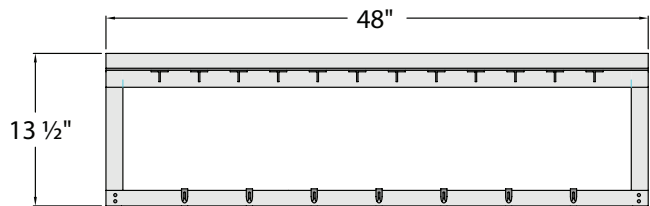

### Material:

- Framework is constructed out of 1 1/2" x 1 1/2" x .070" wall tubing. Laterals are constructed out of 1 1/4" x 2 1/4" x .100" wall T-Bar.
- Pot Rack is constructed out of 1/4" x 2" strap.

### Guarantee:

- **Lifetime Guarantee** against rust and corrosion.
- **Five-Year Guarantee** against workmanship and material defects.

Model No.	Size D-L	Wt. Cap.	# Of Hooks	Ship Lbs.
<b>a. T-Bar Wall Shelf / Pot Rack</b>				
1121PR	20" x 36"	700	6	15
1122PR	20" x 48"	600	7	21
1123PR	20" x 60"	500	8	26
0119	Additional Pot Hook (1)			

Adjustable pot rack hooks slide easily into place to fit your needs.

Model No.	Size D-L	Wt. Cap.	Ship Lbs.
<b>b. T-Bar Wall Shelves</b>			
1121	20" x 36"	700	11
1122	20" x 48"	600	14
1123	20" x 60"	500	16
1124	24" x 60"	500	26

Heavy duty shelf design for larger, heavier product.

a. #1122PR | T-Bar Wall Shelf / Pot Rack

b. #1122 | T-Bar Wall Shelf

a. #1122PR | T-Bar Wall Shelf / Pot Rack

This information is for general sales and engineering use only. New Age Industrial reserves the right to modify or make changes at any time without notice to materials and specifications.