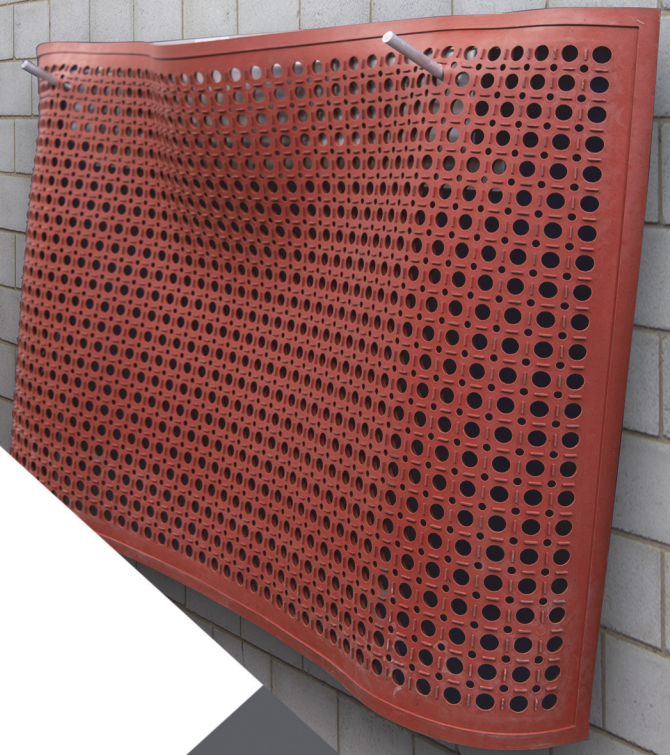

MAT RACK

More
Wash & Dry
Products

52677 | Wall Mounted Mat Rack
Mount this rack to the outside wall for easy and efficient cleaning, then use our Mat Cart to transport and dry floor mats.

6 11/32" D x 9 5/8" H x 42" L

51087 | Mat Cart
(Knocked Down)

99360 | Mat Cart
(All Welded)

NEWAGE
INDUSTRIAL
NEWAGE

NewAgeIndustrial.com | Made in the USA 