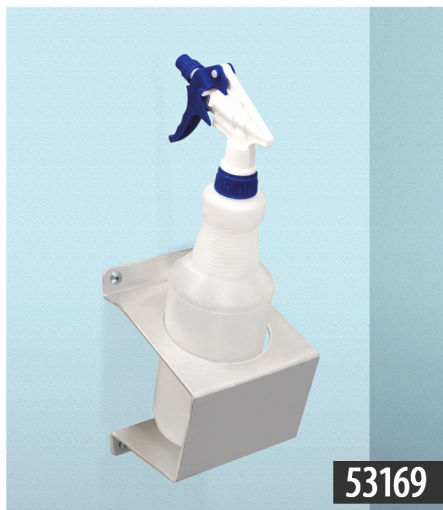

Sanitation Solutions

Design your own Sanitation Station for Grab-and-Go Convenience

Items can be easily customized to meet your sanitation needs

98144

Glove Box Holders

- Mount to any surface, keeping gloves accessible.
- Can be made to fit your particular box size.

53169

53170

Spray Bottle Holders

- Hold bottle upright to prevent leaking.
- Mount to any surface, keeping bottles accessible.

*Contact your New Age Representative
or the factory direct for pricing.*

NewAgeIndustrial.com | Made in the USA 