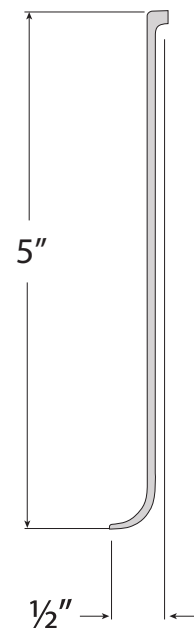

9787C

9789C - Inside Corner

9790C - Outside Corner

▶ Aluminum Cove Baseboard

Model No.	Length	Height	Ship Lbs.
9787C	96"	5"	4.65
Inside Corner - (2) Pieces - Not NSF Certified.			
9789C	5"	5"	1
Outside Corner - (2) Pieces - Not NSF Certified.			
9790C	5"	5"	1