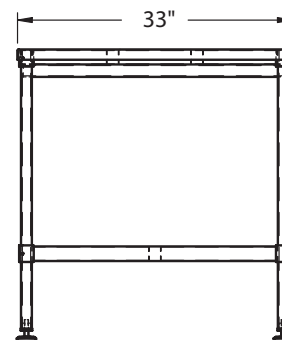

Project: _____

Item: _____

Quantity: _____

Trim Tables

52368 "U" Frame

52407 "I" Frame

Keep it trimmed with our heavy-duty Trim Table. Heavy, 16 GA stainless top is supported by a beefy aluminum frame. Frames are available with an "I"- or "U"-shaped design, providing space-saving efficiency.

- Adjustable feet provide additional stability and easy leveling.
- Sanitary and easy to clean.
- 8.5" Diameter hole for quick, efficient collection.
- Tubs/trays easily slide in and out of the channel guides.
- Can be modified to accept any size tray or tub.
- One-Year Guarantee against material defects and workmanship.
- Lifetime Guarantee against rust and corrosion.

► Trim Tables

Model No.	Size W-H-D	Frame	Ship Lbs.
52407	72" x 35" x 33"	"I" Frame	155
52368	72" x 35" x 33"	"U" Frame	155

Equipped with adjustable feel for easy leveling.

Tubs/trays slide easily in and out of angle guides.