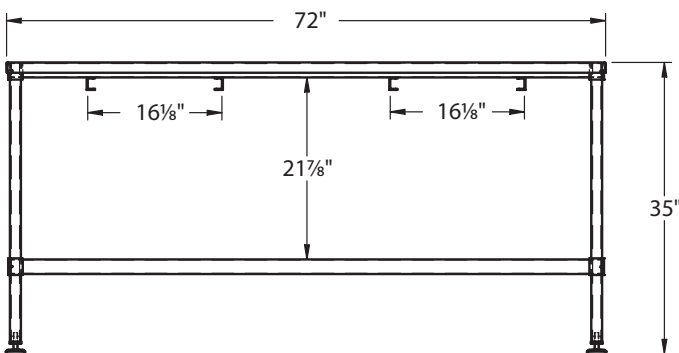

Project: _____

Item: _____

Quantity: _____

Trim Tables

52368 "U" Frame

52407 "I" Frame

Keep it trimmed with our heavy-duty Trim Table. Heavy, 16 GA stainless top is supported by a beefy aluminum frame. Frames are available with an "I"- or "U"-shaped design, providing space-saving efficiency.

- Adjustable feet provide additional stability and easy leveling.
- Sanitary and easy to clean.
- 8.5" Diameter hole for quick, efficient collection.
- Tubs/trays easily slide in and out of the channel guides.
- Can be modified to accept any size tray or tub.
- One-Year Guarantee against material defects and workmanship.
- Lifetime Guarantee against rust and corrosion.

► Trim Tables

Model No.	Size W-H-D	Frame	Ship Lbs.
52407	72" x 35" x 33"	"I" Frame	155
52368	72" x 35" x 33"	"U" Frame	155

Equipped with adjustable feel for easy leveling.

Tubs/trays slide easily in and out of angle guides.