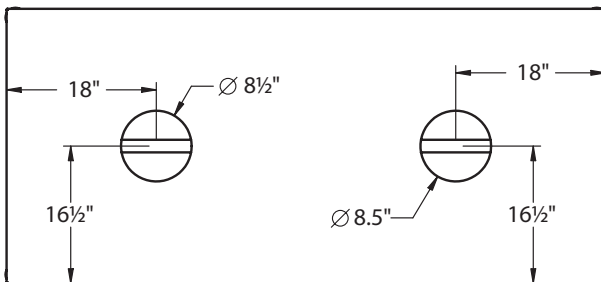

Project: _____

Item: _____

Quantity: _____

Trim Tables

52368 "U" Frame

52407 "I" Frame

Keep it trimmed with our heavy-duty Trim Table. Heavy, 16 GA stainless top is supported by a beefy aluminum frame. Frames are available with an "I"- or "U"-shaped design, providing space-saving efficiency.

- Adjustable feet provide additional stability and easy leveling.
- Sanitary and easy to clean.
- 8.5" Diameter hole for quick, efficient collection.
- Tubs/trays easily slide in and out of the channel guides.
- Can be modified to accept any size tray or tub.
- One-Year Guarantee against material defects and workmanship.
- Lifetime Guarantee against rust and corrosion.

► Trim Tables

Model No.	Size W-H-D	Frame	Ship Lbs.
52407	72" x 35" x 33"	"I" Frame	155
52368	72" x 35" x 33"	"U" Frame	155

Equipped with adjustable feel for easy leveling.

Tubs/trays slide easily in and out of angle guides.