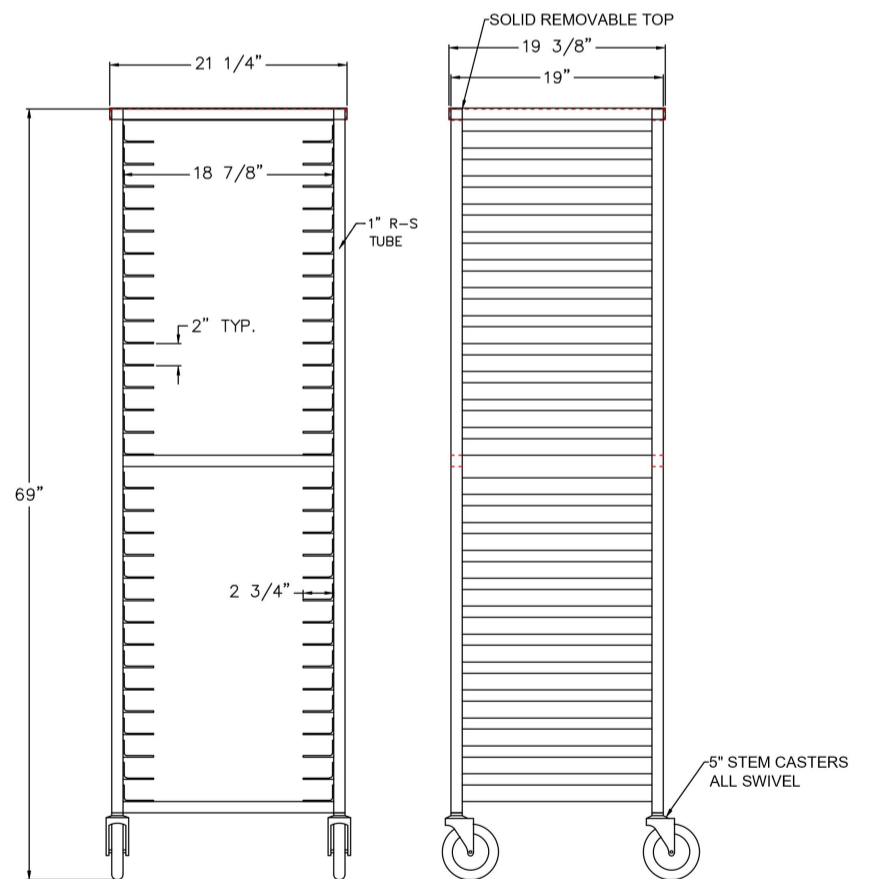

- 18" pizza pan rack, 2 3/4" wide angles support pizza pans on 2" spacing, 30 total pan levels, removable solid top.
- Framework is constructed out of 1" x 1" x.070" wall tubing.
- Four 5" stem type swivel casters (#C480).
- Five-Year Guarantee against workmanship and material defects.
- Lifetime Guarantee against rust and corrosion.
- Made in the USA.

Model No.	Size W-H-L	Runner Spacing	Ship lbs.
52654	21 1/4"x 69" x 19 3/8"	2"	68