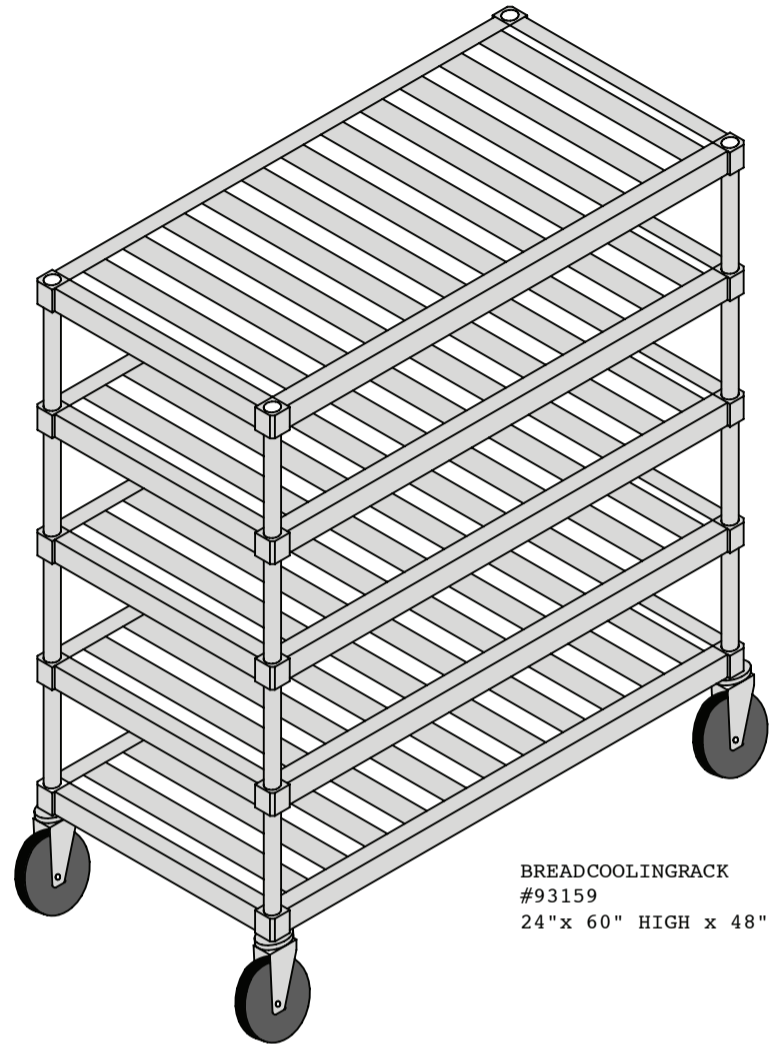

- This unit is comprised of five T-Bar style shelves, all heli-arc welded, incorporating a rectangular frame of 1½" x 1¾" x .070" wall extruded aluminum tube with 1¼" x 2¼" x .100 T-Bar welded inside, perpendicular to the shelf length.
- Each shelf corner has a heavy duty extruded aluminum collar permanently welded in place which accommodates the post.
- A stainless steel set screw is provided in each collar to lock the shelf at the desired height.
- The posts, 54" tall, are extruded aluminum pipe (6063-T5 alloy) with an outside diameter of 1⅝" and a wall thickness of .150".
- Each post is marked in 2" increments and fitted with a plastic cap on one end and a 5" stem type swivel caster with polyolefin wheel on the other.
- Five-Year Guarantee against workmanship and material defects.
- Lifetime Guarantee against rust and corrosion.
- Made in the USA.

BREADCOOLINGRACK
#93159
24" x 60" HIGH x 48"

Model No.	Size W-H-D
93159	24" x 60" x 48"