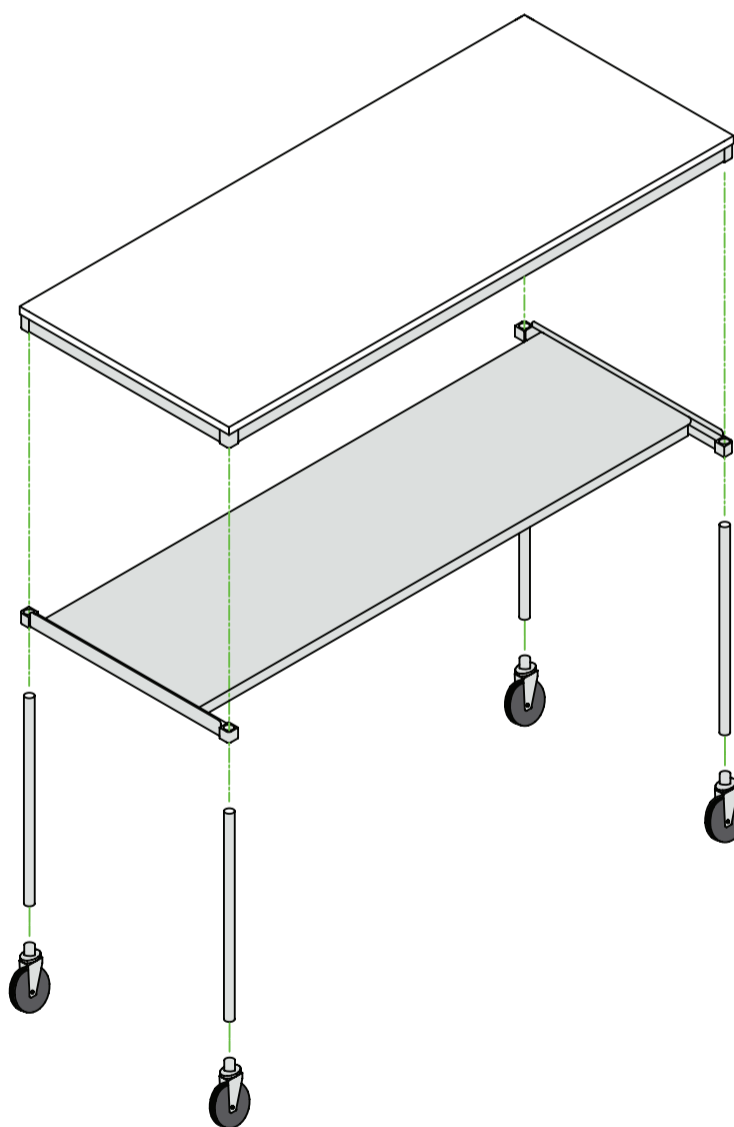

- The Costco Table has an aluminum frame consisting of 1½" x 3⅛" tubing laterals. The support bars are constructed of 1½" square tubing, heli-arc welded to the frame.
- The top of the table consists of polytop reinforced with a stainless steel cap.
- The undershelf consists of 1½" square tubing with removable front support bar. The .080" thick aluminum sheet undershelf sits on the frame.
- The posts consist of 1⅝" diameter pipe cut 29" long. The posts are fitted with four stem type 5" swivel casters with brakes.
- Five-Year Guarantee against workmanship and material defects.
- Lifetime Guarantee against rust and corrosion.
- Made in the USA.

Model No.	Size D-H-L
95539	36" x 34" x 96"
45139	Stainless Steel Replacement Top